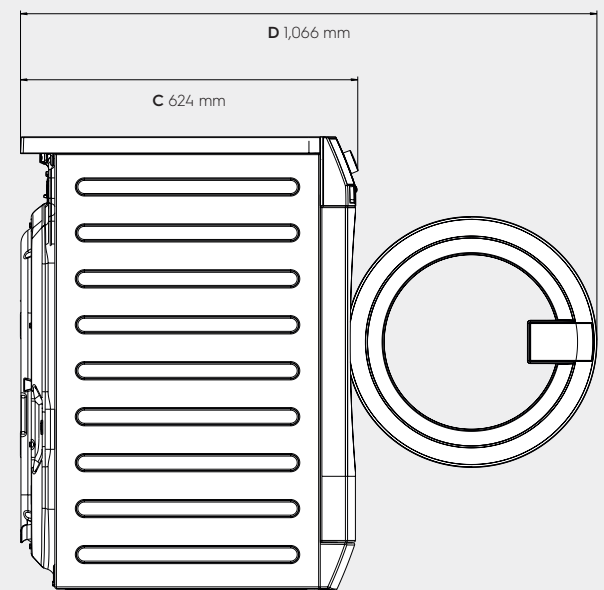

myPRO Smart Professional Washer

Specifications WE170P/V

Spin speed, rpm (G-factor)	1,400 (536)
Washing noise level, dB(A)	49
Spinning noise level, dB(A)	75
Frequency, Hz	50/60
Cabinet, top and front	Stainless steel
Display	Large LCD
Drum design	Professional drum with 4.5 mm holes
Drum light	Yes
Detergent compartments	3
Door lock device	Pull to open with child safety (can be opened from inside applying 70N)
Water inlet	Hot & cold
Draining system	Drain pump/ Drain valve
Levelling feet	4 adjustable feet (adjustable by 15mm)

Programs

Number of programs	16
Eco 40, 60 (A+++)	/ Normal 20, 40, 60, 95
Mild 30, 40, 60	/ Handwash / Mop 60, 85 / Rinse & Spin
Disinfection 60, 70, 80	
Program proportionality	Whether full or non-full load: the machine adapts

Special features

Coin meter	Optional
External dosing system	Optional
Pedestal	Accessory
Stacking kit	Accessory

Dimensions including the door frame

Height (A), mm	850
Width (B), mm	597
Depth (C), mm	624
Packaging height, mm	900
Packaging width, mm	630
Packaging depth, mm	701
Weight (with packaging), kg	80.5 (82)

Right side

We reserve the right to alter specifications without notice.