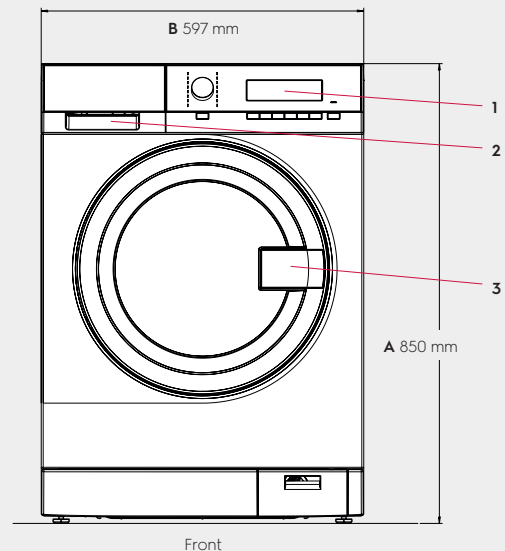

Special features

Coin meter	Optional
External dosing system	Optional
Pedestal	Accessory
Stacking kit	Accessory

Dimensions including the door frame

Height (A), mm	850
Width (B), mm	597
Depth (C), mm	624
Packaging height, mm	900
Packaging width, mm	630
Packaging depth, mm	701
Weight (with packaging), kg	80.5 (82)