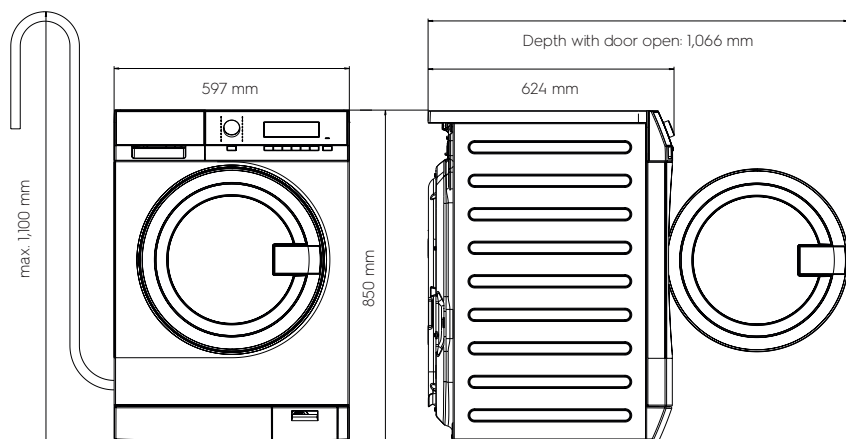

Dimensions