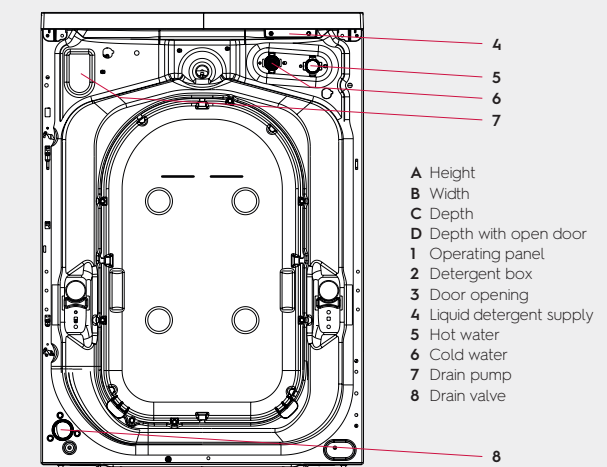

Rear side

We reserve the right to alter specifications without notice.